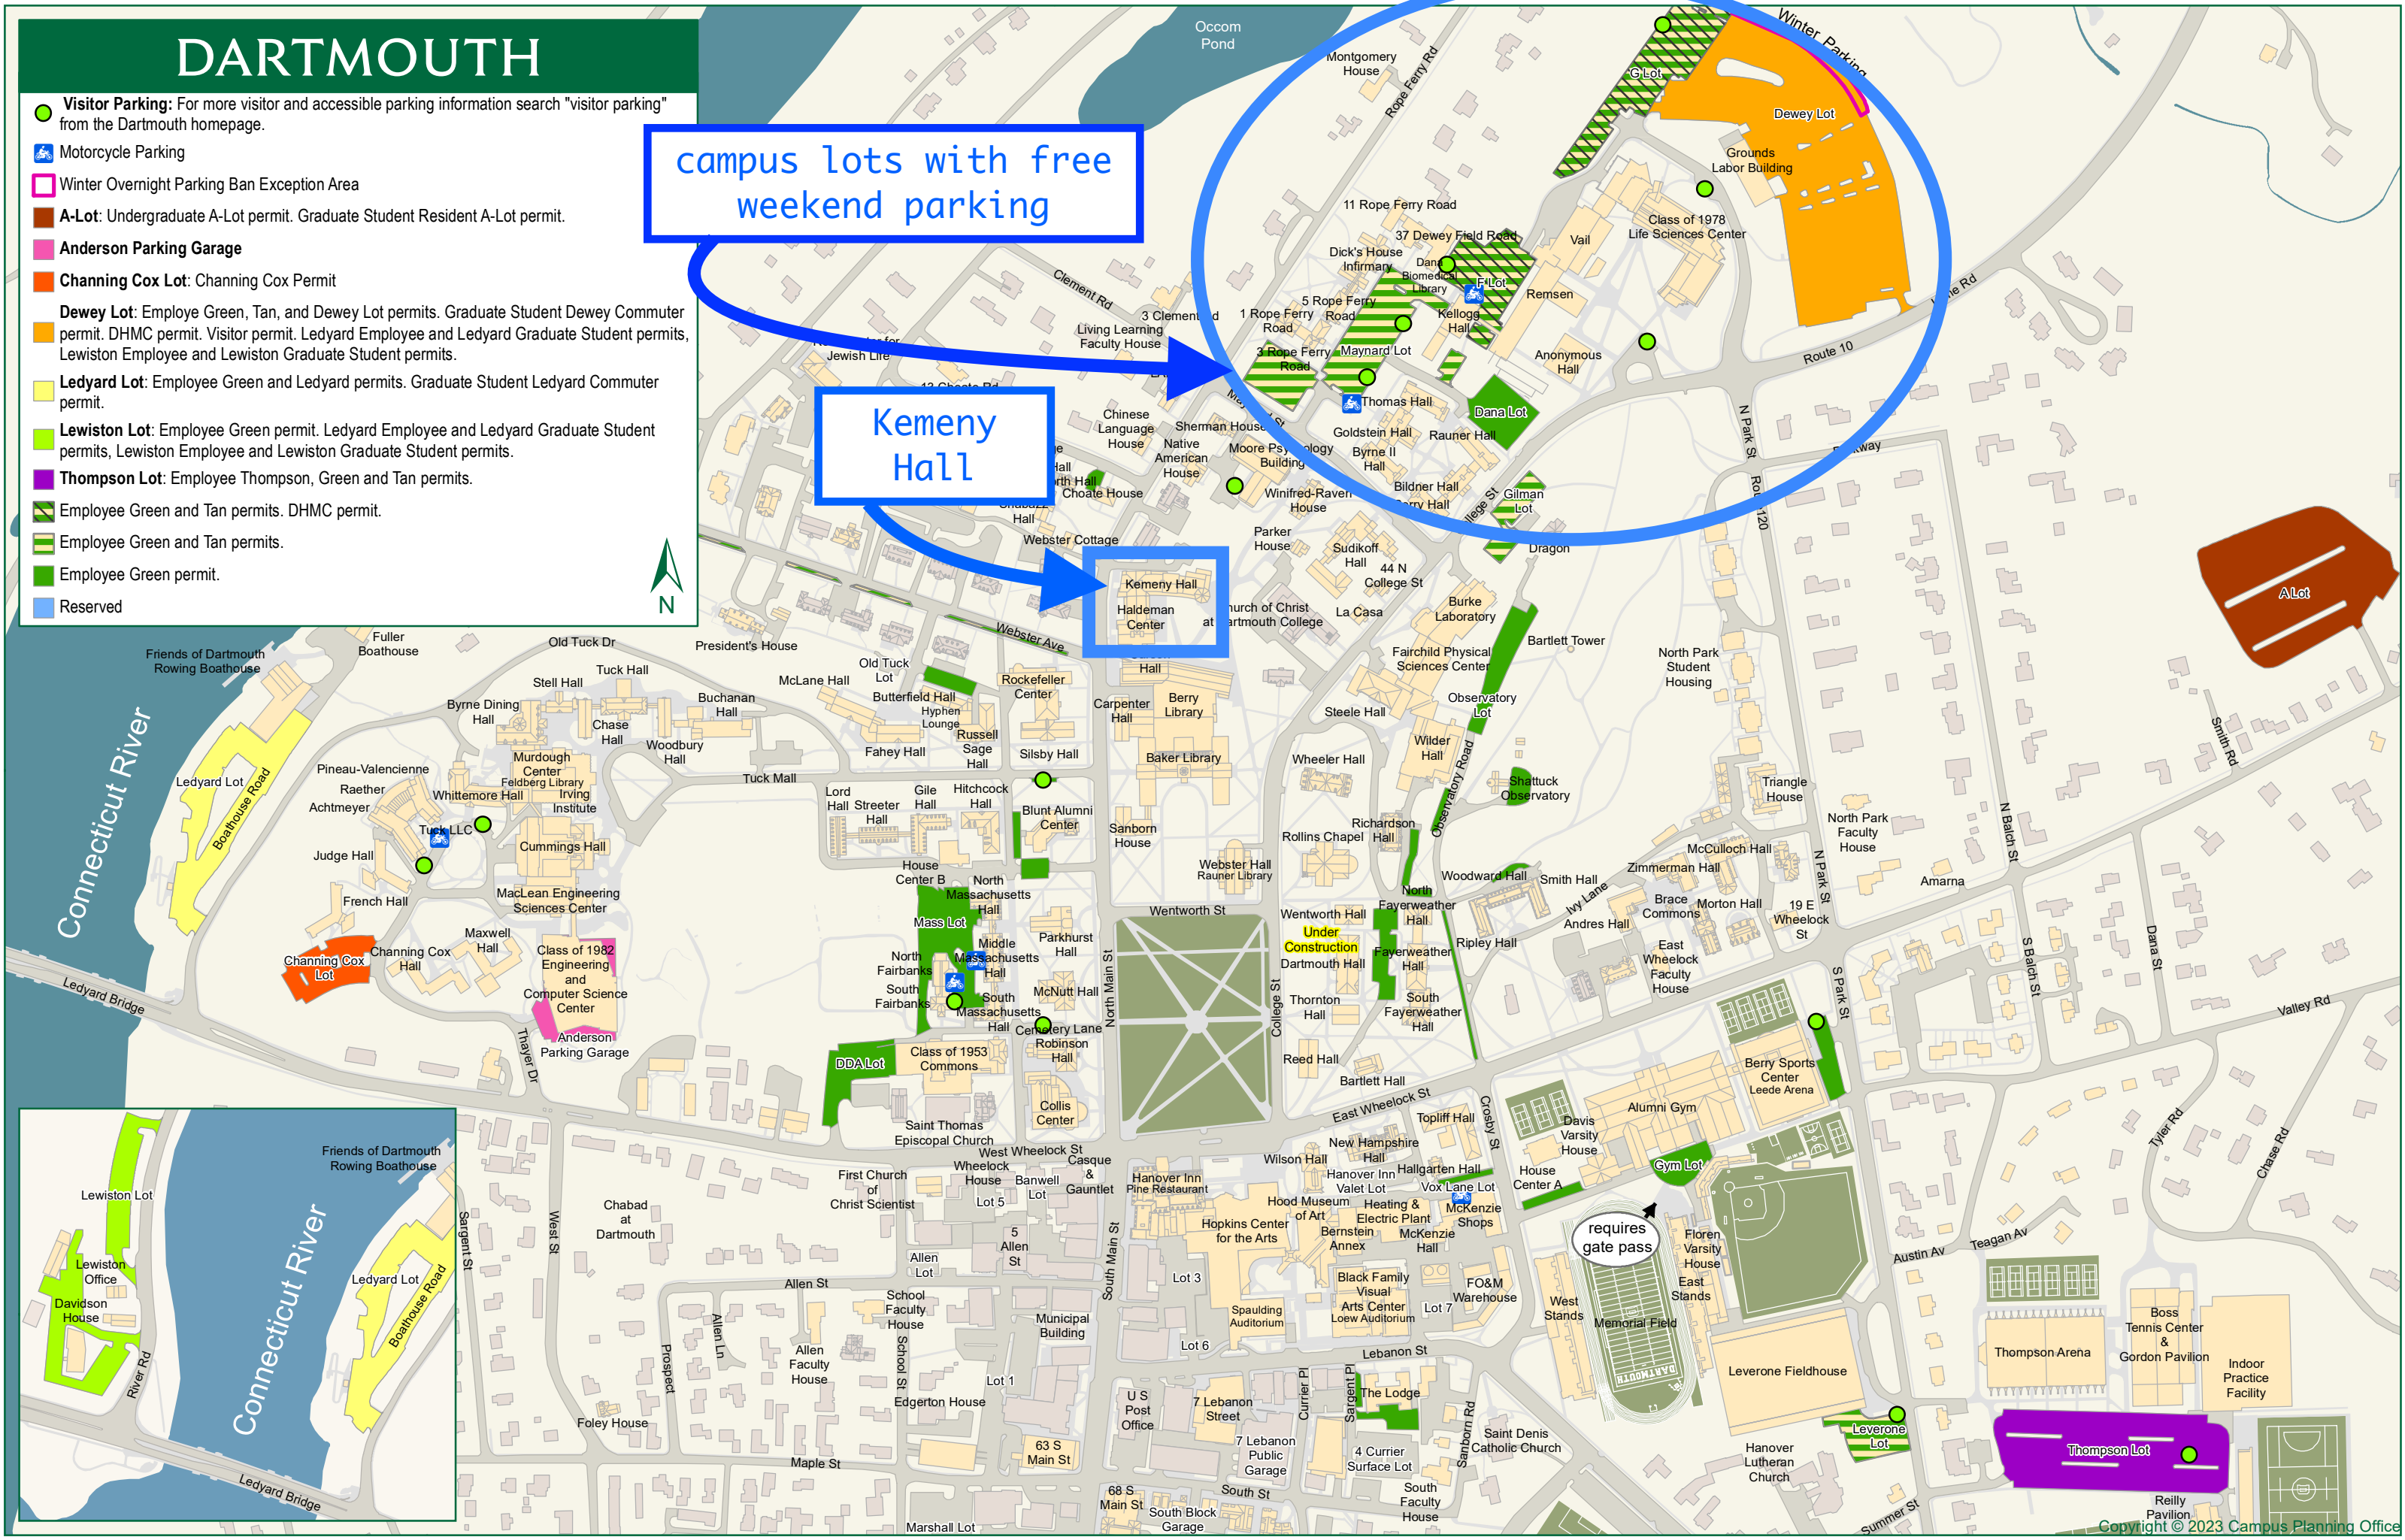

DARTMOUTH

- **Visitor Parking:** For more visitor and accessible parking information search "visitor parking" from the Dartmouth homepage.
- 🚲 **Motorcycle Parking**
- Winter Overnight Parking Ban Exception Area**
- A-Lot:** Undergraduate A-Lot permit. Graduate Student Resident A-Lot permit.
- Anderson Parking Garage**
- Channing Cox Lot:** Channing Cox Permit
- Dewey Lot:** Employee Green, Tan, and Dewey Lot permits. Graduate Student Dewey Commuter permit. DHMC permit. Visitor permit. Ledyard Employee and Ledyard Graduate Student permits, Lewiston Employee and Lewiston Graduate Student permits.
- Ledyard Lot:** Employee Green and Ledyard permits. Graduate Student Ledyard Commuter permit.
- Lewiston Lot:** Employee Green permit. Ledyard Employee and Ledyard Graduate Student permits, Lewiston Employee and Lewiston Graduate Student permits.
- Thompson Lot:** Employee Thompson, Green and Tan permits.
- Employee Green and Tan permits. DHMC permit.**
- Employee Green and Tan permits.**
- Employee Green permit.**
- Reserved**

campus lots with free weekend parking

Kemeny Hall

requires gate pass